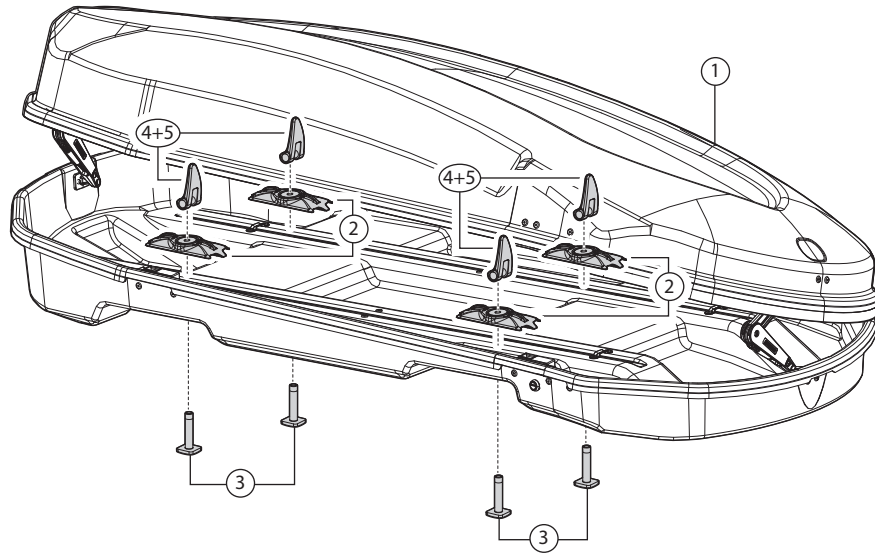

2

N		Q
1		1
2		4
3		4
4		4
5		4

➔ 3 pag.5