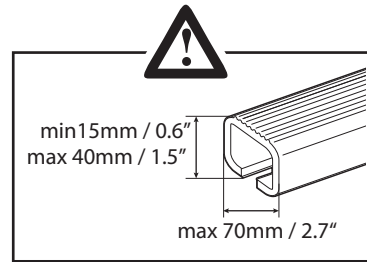

2b **OPTIONAL KIT 000145400000**

N		Q
8		4

⇒ **4** pag.5