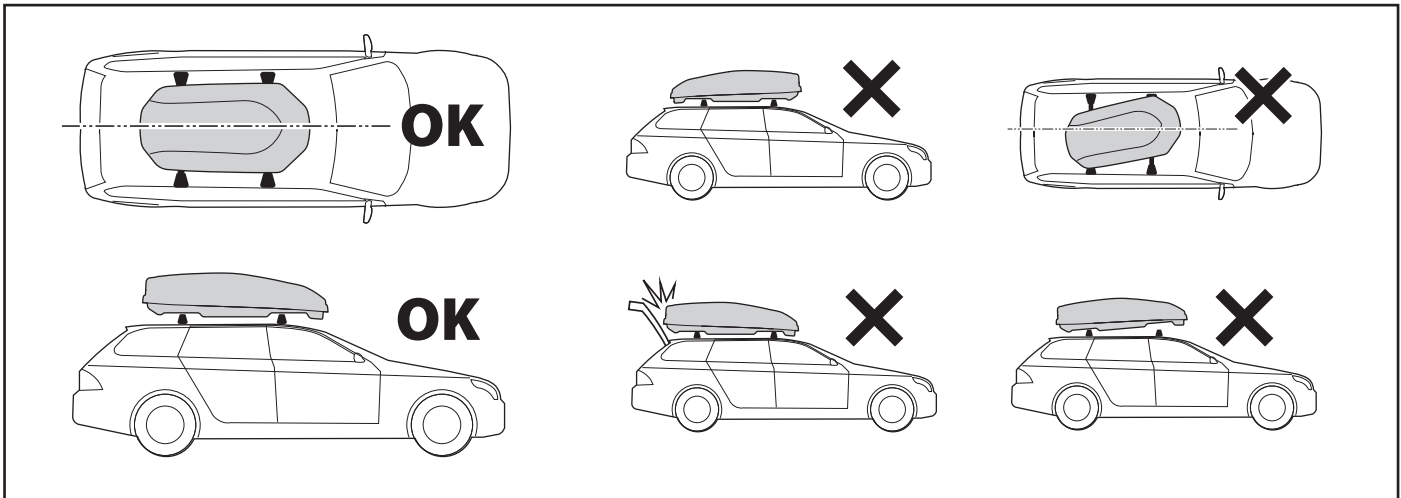

2

N		Q
1		1
2		4
3		4
4		4
5		4

➔ 3 pag.5