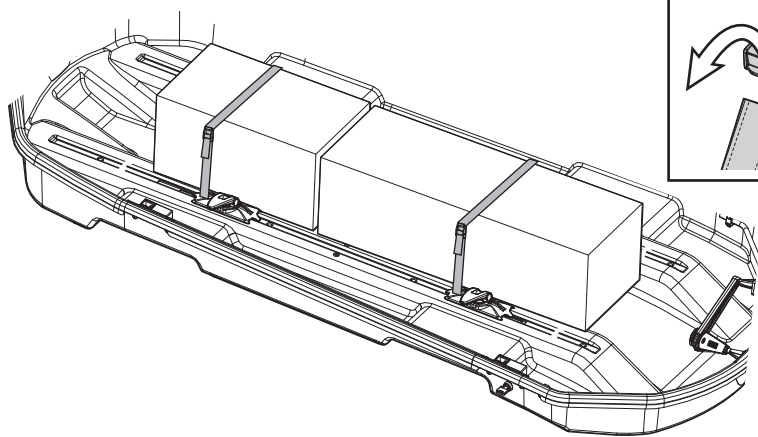

5

N	Q
6	2

2,5m / 16ft

6

MAX LOADING =
+ +
14,75kg / 32.5lb

Max 75kg / 165lb

7