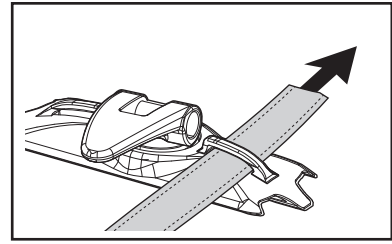

3

x4

4

5

N	Q
6	2

2,5m / 16ft

6

MAX LOADING =
 +  + 
 14,75kg / 32.5lb