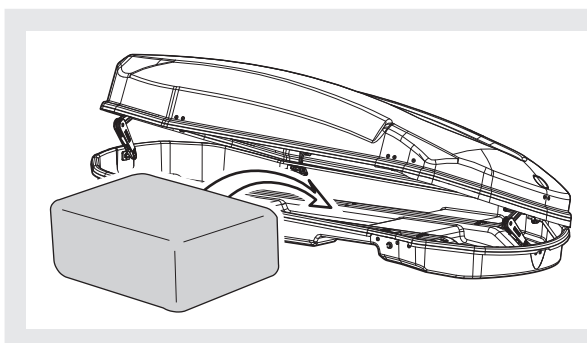

3

x4

4

5

N	Q
6	2

2,5m / 16ft

6

MAX LOADING =
 +  + 
 14,75kg / 32.5lb