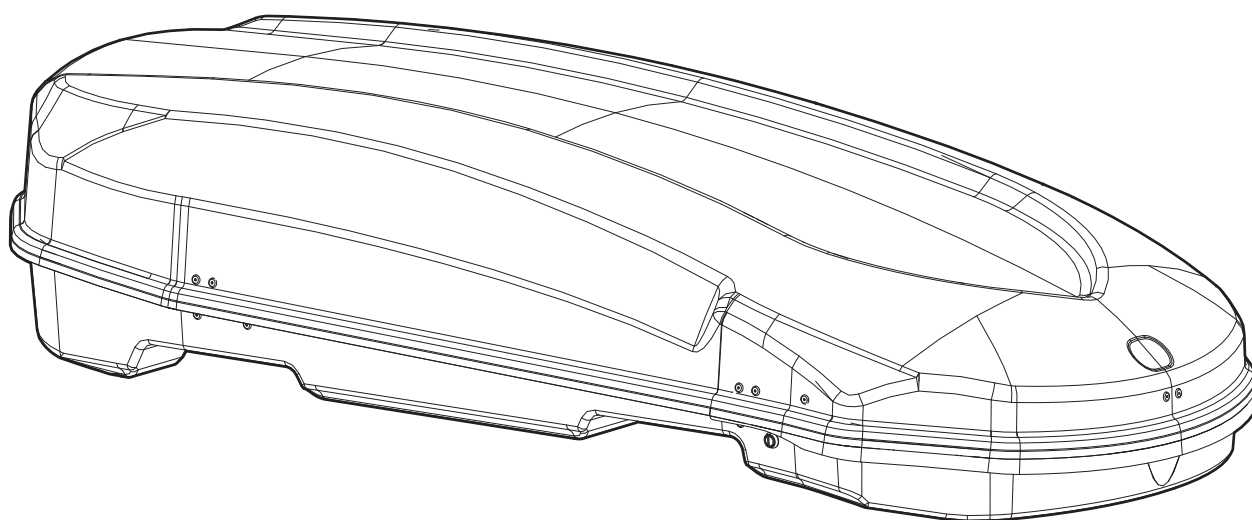

STARLA DUO

IT Istruzioni di montaggio

EN Fitting instructions

DE Montageanleitung

FR Instructions de montage

ES Instrucciones de montaje

BG инструкции за сглобяване

CS Návod na montáž

DA Monteringsvejledning

EL Οδηγίες συναρμολόγησης

ET Paigaldusjuhend

FI Asennusohje

HR Uputa za sastavljanje

HU A felszerelés módja

LT Pritvirtinimo instrukcijos

LV Stiprināšanas instrukcija

NL Instrukcja montażu

NO Monteringsveiledning

PL Instrukcja montażu

PT Instruções de Montagem

RO Instrucțiuni de montare

RU Инструкции по установке

SK Návod na montáž

SL Navodila za pritrjevanje

SV Monteringsanvisning

TK Uydurma talimat

ZH 裝修指導

AR كتيب التعليمات