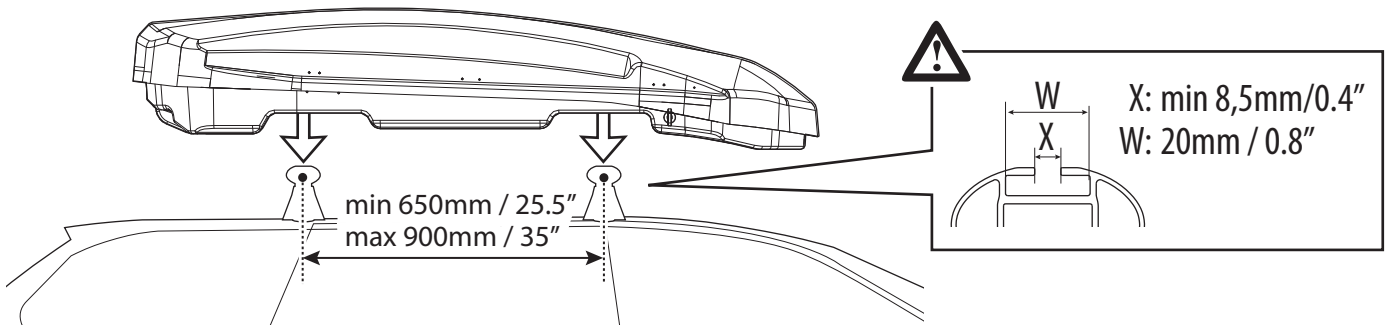

2

N		Q
1		1
2		4
3		4
4		4
5		4

➔ 3 pag.5