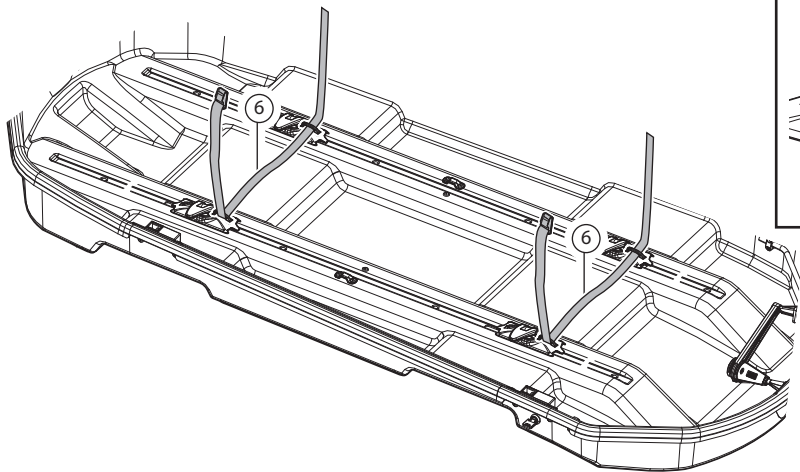

3

x4

4

5

N	Q
6	2

2,5m / 16ft

6

MAX LOADING =
 +  + 
 14,75kg / 32.5lb