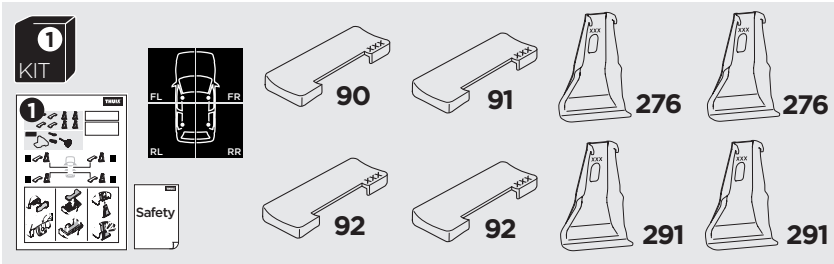

1

Kit 145410

MG 3, 5-dr Hatchback, 24-

ISO 11154-E

Bring your life
thule.com

THULE WingBar Evo	THULE WingBar Edge	THULE WingBar	THULE SquareBar Evo	Evo X (scale)	Edge X (scale)
MG 3, 5-dr Hatchback, 24-				42	M
THULE ProBar Evo	THULE SlideBar Evo				X (mm/inch)
MG 3, 5-dr Hatchback, 24-				1071 mm / 42 1/8"	

THULE WingBar Evo	THULE WingBar Edge	THULE WingBar	THULE SquareBar Evo	Evo Y (scale)	Edge Y (scale)
MG 3, 5-dr Hatchback, 24-				39,5	R
THULE ProBar Evo	THULE SlideBar Evo				Y (mm/inch)
MG 3, 5-dr Hatchback, 24-				1046 mm / 41 1/8"	

	W (mm/inch)	Z (mm/inch)
MG 3, 5-dr Hatchback, 24-	675 mm / 26 5/8"	230 mm / 9"