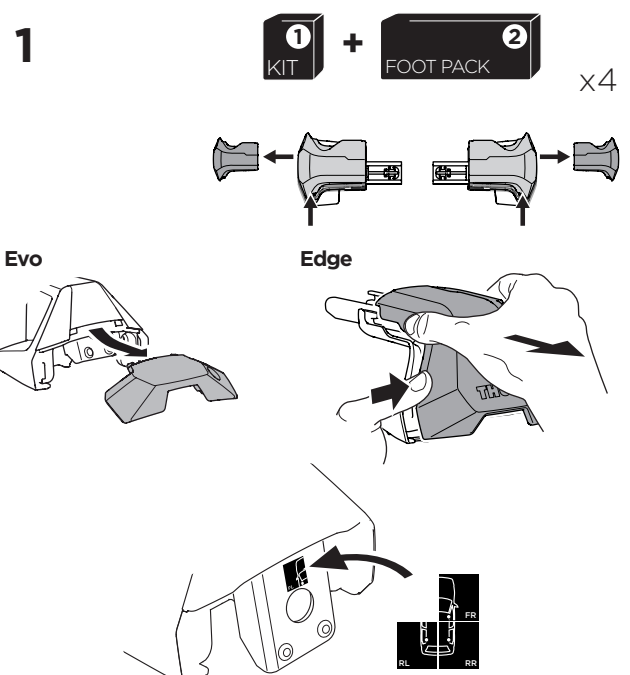

1

Kit 145410

MG 3, 5-dr Hatchback, 24-

ISO 11154-E

Bring your life
thule.com

THULE WingBar Evo	THULE WingBar Edge	THULE WingBar	THULE SquareBar Evo	Evo X (scale)	Edge X (scale)
MG 3, 5-dr Hatchback, 24-				42	M
THULE ProBar Evo	THULE SlideBar Evo				X (mm/inch)
MG 3, 5-dr Hatchback, 24-				1071 mm / 42 1/8"	

THULE WingBar Evo	THULE WingBar Edge	THULE WingBar	THULE SquareBar Evo	Evo Y (scale)	Edge Y (scale)
MG 3, 5-dr Hatchback, 24-				39,5	R
THULE ProBar Evo	THULE SlideBar Evo				Y (mm/inch)
MG 3, 5-dr Hatchback, 24-				1046 mm / 41 1/8"	

	W (mm/inch)	Z (mm/inch)
MG 3, 5-dr Hatchback, 24-	675 mm / 26 5/8"	230 mm / 9"