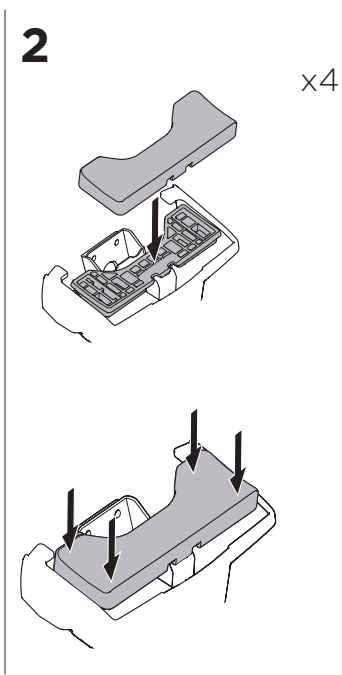

1

Kit 145410

MG 3, 5-dr Hatchback, 24-

ISO 11154-E

Bring your life
thule.com

THULE WingBar Evo	THULE WingBar Edge	THULE WingBar	THULE SquareBar Evo	Evo X (scale)	Edge X (scale)
MG 3, 5-dr Hatchback, 24-				42	M
THULE ProBar Evo	THULE SlideBar Evo				X (mm/inch)
MG 3, 5-dr Hatchback, 24-				1071 mm / 42 1/8"	

THULE WingBar Evo	THULE WingBar Edge	THULE WingBar	THULE SquareBar Evo	Evo Y (scale)	Edge Y (scale)
MG 3, 5-dr Hatchback, 24-				39,5	R
THULE ProBar Evo	THULE SlideBar Evo				Y (mm/inch)
MG 3, 5-dr Hatchback, 24-				1046 mm / 41 1/8"	

	W (mm/inch)	Z (mm/inch)
MG 3, 5-dr Hatchback, 24-	675 mm / 26 5/8"	230 mm / 9"