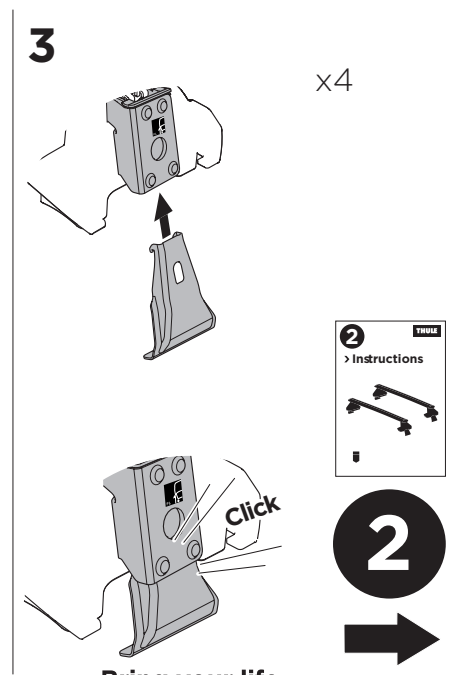

1

Kit 145410

MG 3, 5-dr Hatchback, 24-

ISO 11154-E

Bring your life
thule.com

THULE WingBar Evo	THULE WingBar Edge	THULE WingBar	THULE SquareBar Evo	Evo X (scale)	Edge X (scale)
MG 3, 5-dr Hatchback, 24-				42	M
THULE ProBar Evo	THULE SlideBar Evo				X (mm/inch)
MG 3, 5-dr Hatchback, 24-				1071 mm / 42 1/8"	

THULE WingBar Evo	THULE WingBar Edge	THULE WingBar	THULE SquareBar Evo	Evo Y (scale)	Edge Y (scale)
MG 3, 5-dr Hatchback, 24-				39,5	R
THULE ProBar Evo	THULE SlideBar Evo				Y (mm/inch)
MG 3, 5-dr Hatchback, 24-				1046 mm / 41 1/8"	

	W (mm/inch)	Z (mm/inch)
MG 3, 5-dr Hatchback, 24-	675 mm / 26 5/8"	230 mm / 9"