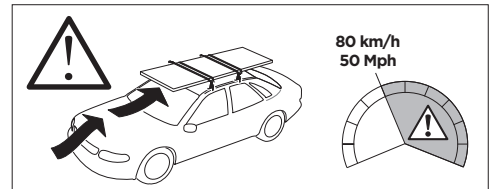

1

Kit 145410

MG 3, 5-dr Hatchback, 24-

ISO 11154-E

Bring your life
thule.com

THULE WingBar Evo	THULE WingBar Edge	THULE WingBar	THULE SquareBar Evo	Evo X (scale)	Edge X (scale)
MG 3, 5-dr Hatchback, 24-				42	M
THULE ProBar Evo	THULE SlideBar Evo				X (mm/inch)
MG 3, 5-dr Hatchback, 24-				1071 mm / 42 1/8"	