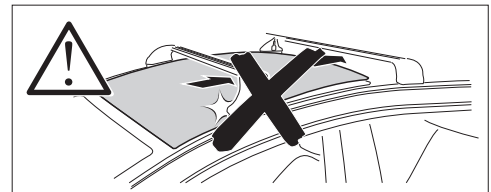

1

Kit 145410

MG 3, 5-dr Hatchback, 24-

ISO 11154-E

Bring your life
thule.com

THULE WingBar Evo	THULE WingBar Edge	THULE WingBar	THULE SquareBar Evo	Evo X (scale)	Edge X (scale)
MG 3, 5-dr Hatchback, 24-				42	M
THULE ProBar Evo	THULE SlideBar Evo				X (mm/inch)
MG 3, 5-dr Hatchback, 24-				1071 mm / 42 1/8"	

THULE WingBar Evo	THULE WingBar Edge	THULE WingBar	THULE SquareBar Evo	Evo Y (scale)	Edge Y (scale)
MG 3, 5-dr Hatchback, 24-				39,5	R
THULE ProBar Evo	THULE SlideBar Evo				Y (mm/inch)
MG 3, 5-dr Hatchback, 24-				1046 mm / 41 1/8"	