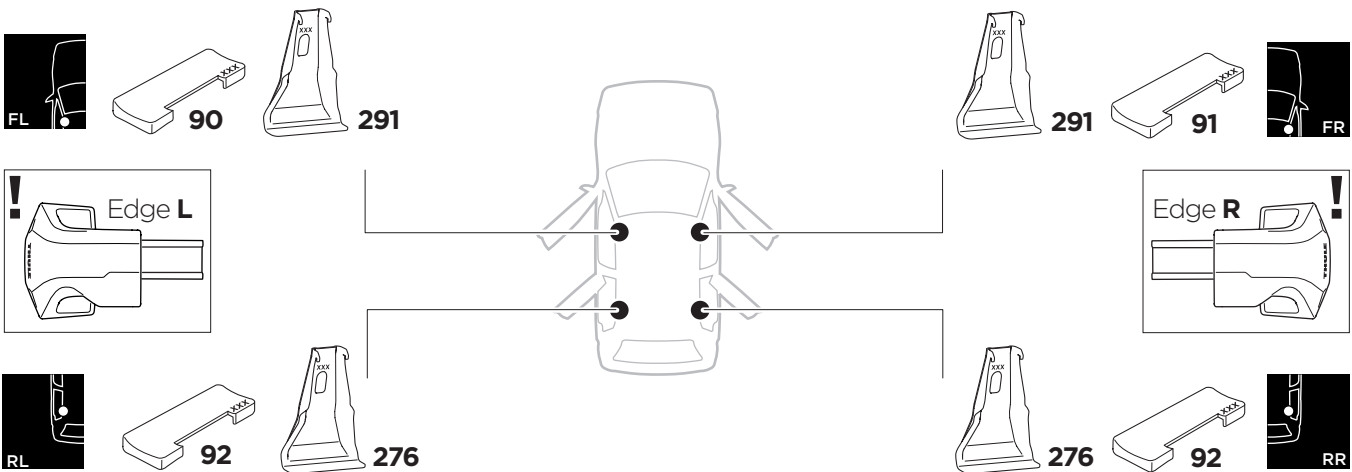

1

Kit 145410

MG 3, 5-dr Hatchback, 24-

ISO 11154-E

Bring your life
thule.com

THULE WingBar Evo	THULE WingBar Edge	THULE WingBar	THULE SquareBar Evo	Evo X (scale)	Edge X (scale)
MG 3, 5-dr Hatchback, 24-				42	M
THULE ProBar Evo	THULE SlideBar Evo				X (mm/inch)
MG 3, 5-dr Hatchback, 24-				1071 mm / 42 1/8"	

THULE WingBar Evo	THULE WingBar Edge	THULE WingBar	THULE SquareBar Evo	Evo Y (scale)	Edge Y (scale)
MG 3, 5-dr Hatchback, 24-				39,5	R
THULE ProBar Evo	THULE SlideBar Evo				Y (mm/inch)
MG 3, 5-dr Hatchback, 24-				1046 mm / 41 1/8"	

	W (mm/inch)	Z (mm/inch)
MG 3, 5-dr Hatchback, 24-	675 mm / 26 5/8"	230 mm / 9"