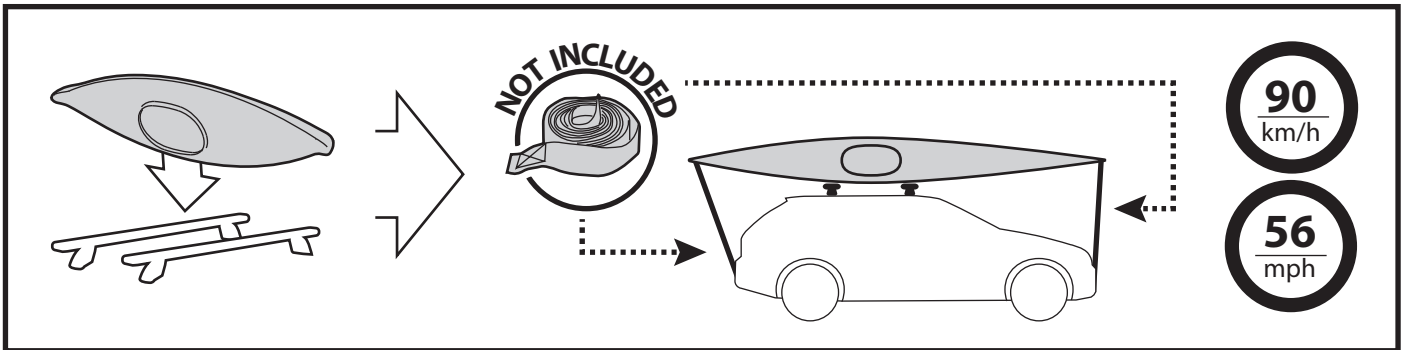

OE Tesla Model 3	4,65 kg / 10.2lb	MAX 50kg / 110 lb

F.lli Menabò S.r.l.
Via 8 Marzo, 3 -Z.I. Corte Tegge
42025 Cavriago (RE) ITALY
customercare@flli-menabo.it
www.menabocaraccessories.com

500039300000
09/10/2024