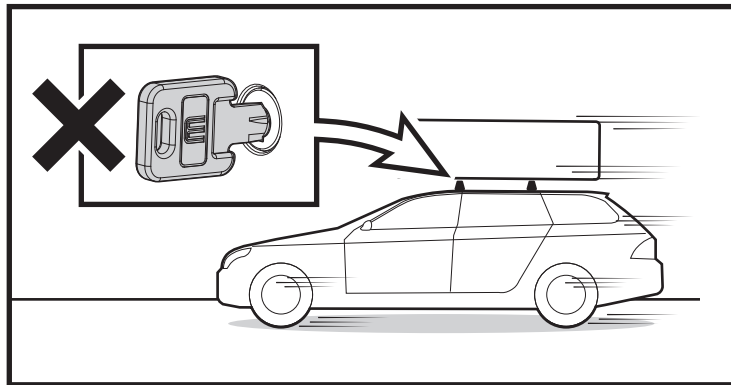

OE Tesla Model 3	4,65 kg / 10.2lb	MAX 50kg / 110 lb

F.lli Menabò S.r.l.
Via 8 Marzo, 3 -Z.I. Corte Tegge
42025 Cavriago (RE) ITALY
customercare@flli-menabo.it
www.menabocaraccessories.com

500039300000
09/10/2024