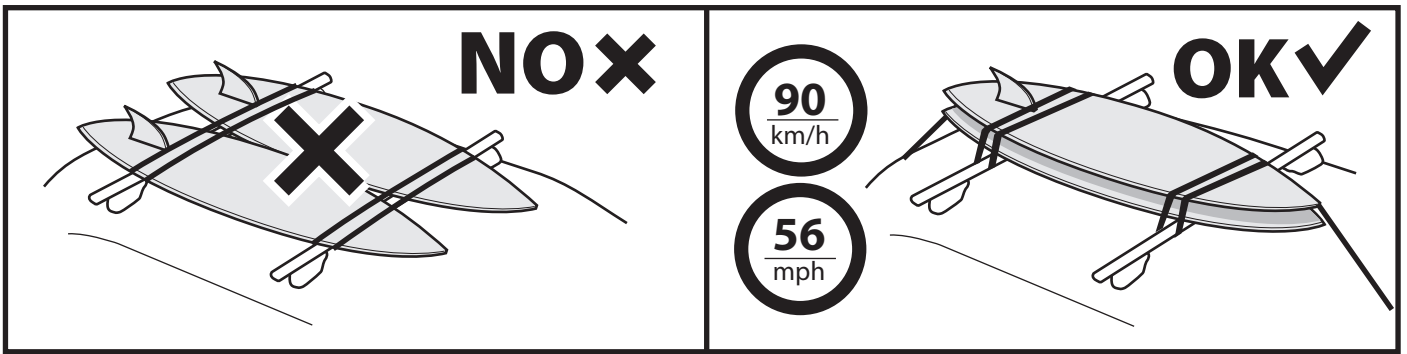

OE Tesla Model 3	4,65 kg / 10.2lb	MAX 50kg / 110 lb

F.lli Menabò S.r.l.
Via 8 Marzo, 3 -Z.I. Corte Tegge
42025 Cavriago (RE) ITALY
customercare@flli-menabo.it
www.menabocaraccessories.com

500039300000
09/10/2024