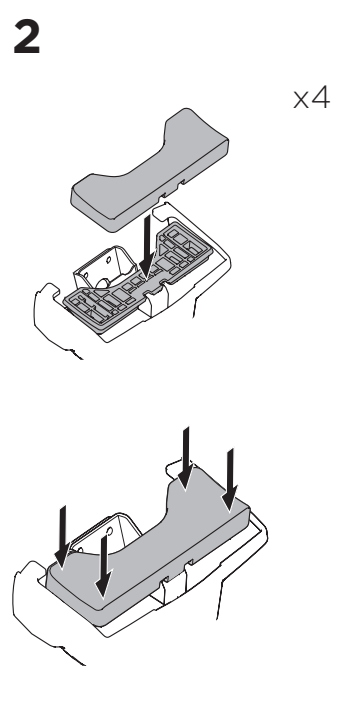

1

Kit 145135

HONDA Civic, 5-dr Hatchback, 12-17

ISO 11154-E

THULE WingBar Evo	THULE WingBar Edge	THULE WingBar	THULE SquareBar Evo	Evo X (scale)	Edge X (scale)
HONDA Civic, 5-dr Hatchback, 12-17				45	G
THULE ProBar Evo	THULE SlideBar Evo				X (mm/inch)
HONDA Civic, 5-dr Hatchback, 12-17				1101 mm / 43 3/8"	

THULE WingBar Evo	THULE WingBar Edge	THULE WingBar	THULE SquareBar Evo	Evo Y (scale)	Edge Y (scale)
HONDA Civic, 5-dr Hatchback, 12-17				34,5	J
THULE ProBar Evo	THULE SlideBar Evo				Y (mm/inch)
HONDA Civic, 5-dr Hatchback, 12-17				996 mm / 39 1/4"	

	W (mm/inch)	Z (mm/inch)
HONDA Civic, 5-dr Hatchback, 12-17	700 mm / 27 1/2"	170 mm / 6 3/4"