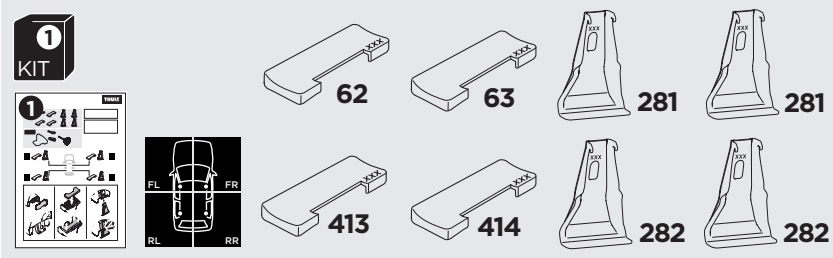

1

Kit 145135

HONDA Civic, 5-dr Hatchback, 12-17

ISO 11154-E

THULE WingBar Evo	THULE WingBar Edge	THULE WingBar	THULE SquareBar Evo	Evo X (scale)	Edge X (scale)
HONDA Civic, 5-dr Hatchback, 12-17				45	G
THULE ProBar Evo	THULE SlideBar Evo				X (mm/inch)
HONDA Civic, 5-dr Hatchback, 12-17				1101 mm / 43 3/8"	

THULE WingBar Evo	THULE WingBar Edge	THULE WingBar	THULE SquareBar Evo	Evo Y (scale)	Edge Y (scale)
HONDA Civic, 5-dr Hatchback, 12-17				34,5	J
THULE ProBar Evo	THULE SlideBar Evo				Y (mm/inch)
HONDA Civic, 5-dr Hatchback, 12-17				996 mm / 39 1/4"	

	W (mm/inch)	Z (mm/inch)
HONDA Civic, 5-dr Hatchback, 12-17	700 mm / 27 1/2"	170 mm / 6 3/4"