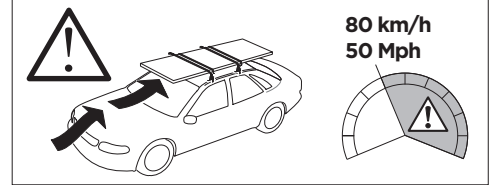

1

Kit 145135

HONDA Civic, 5-dr Hatchback, 12-17

ISO 11154-E

THULE WingBar Evo	THULE WingBar Edge	THULE WingBar	THULE SquareBar Evo	Evo X (scale)	Edge X (scale)
HONDA Civic, 5-dr Hatchback, 12-17				45	G
THULE ProBar Evo	THULE SlideBar Evo				X (mm/inch)
HONDA Civic, 5-dr Hatchback, 12-17				1101 mm / 43 3/8"	