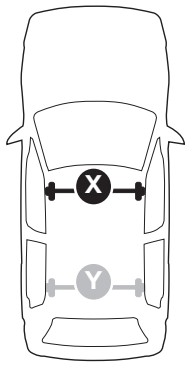

1

Kit 145135

HONDA Civic, 5-dr Hatchback, 12-17

ISO 11154-E

THULE WingBar Evo	THULE WingBar Edge	THULE WingBar	THULE SquareBar Evo	Evo X (scale)	Edge X (scale)
HONDA Civic, 5-dr Hatchback, 12-17				45	G
THULE ProBar Evo	THULE SlideBar Evo				X (mm/inch)
HONDA Civic, 5-dr Hatchback, 12-17				1101 mm / 43 3/8"	

THULE WingBar Evo	THULE WingBar Edge	THULE WingBar	THULE SquareBar Evo	Evo Y (scale)	Edge Y (scale)
HONDA Civic, 5-dr Hatchback, 12-17				34,5	J
THULE ProBar Evo	THULE SlideBar Evo				Y (mm/inch)
HONDA Civic, 5-dr Hatchback, 12-17				996 mm / 39 1/4"	

	W (mm/inch)	Z (mm/inch)
HONDA Civic, 5-dr Hatchback, 12-17	700 mm / 27 1/2"	170 mm / 6 3/4"