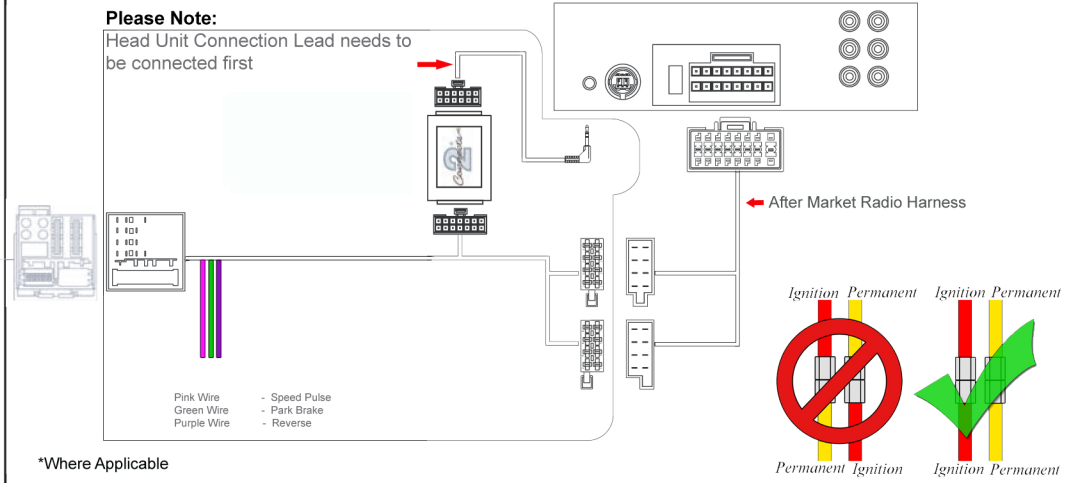

# Installation Guide

Part No: CTSVW003.2 vw Can-Bus Steering Wheel Control Interface

## Steering Wheel Control Functions

Volume Up

Volume Down

\* Note All Dates are guide lines only as specifications of vehicles change