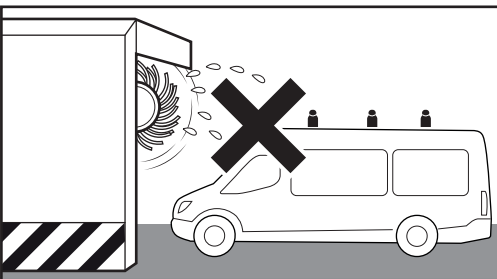

F.lli Menabò S.r.l.
Via 8 Marzo, 3 -Z.I. Corte Tegge
42025 Cavriago (RE) ITALY
customercare@flli-menabo.it
www.menabocaraccessories.com

500042600000
03/02/2023