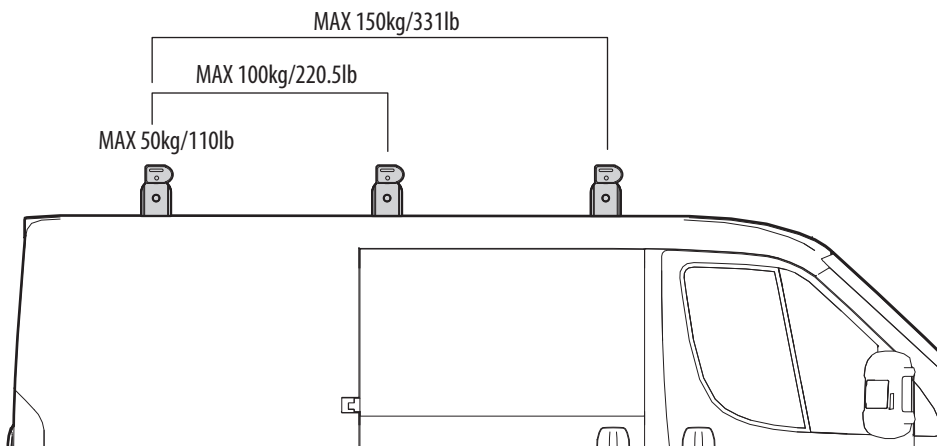

! ROOF TOP TENT !

Roof top tent kit 000136400000

This block contains a warning icon, the text 'ROOF TOP TENT', an illustration of a van with a roof top tent, the product name 'Roof top tent kit 000136400000', and an illustration of the kit's components: two metal plates and four screws.