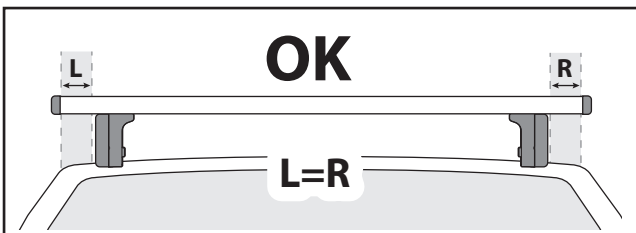

This block contains a warning icon, the text 'ROOF TOP TENT', an illustration of a van with a roof top tent, the product name 'Roof top tent kit 000136400000', and an illustration of the kit's components: two metal plates and four screws.