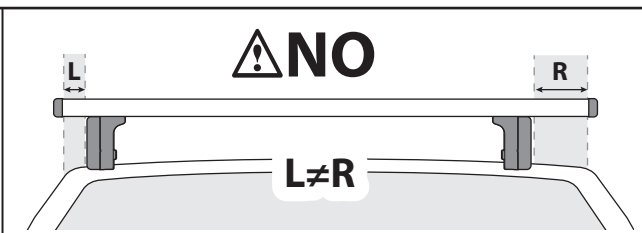

This block contains a warning icon, the text 'ROOF TOP TENT', an illustration of a van with a roof top tent, the product name 'Roof top tent kit 000136400000', and an illustration of the kit's components: two metal plates and four screws.