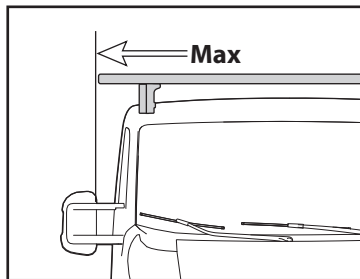

F.lli Menabò S.r.l.
Via 8 Marzo, 3 -Z.I. Corte Tegge
42025 Cavriago (RE) ITALY
customercare@flli-menabo.it
www.menabocaraccessories.com

500042600000
03/02/2023